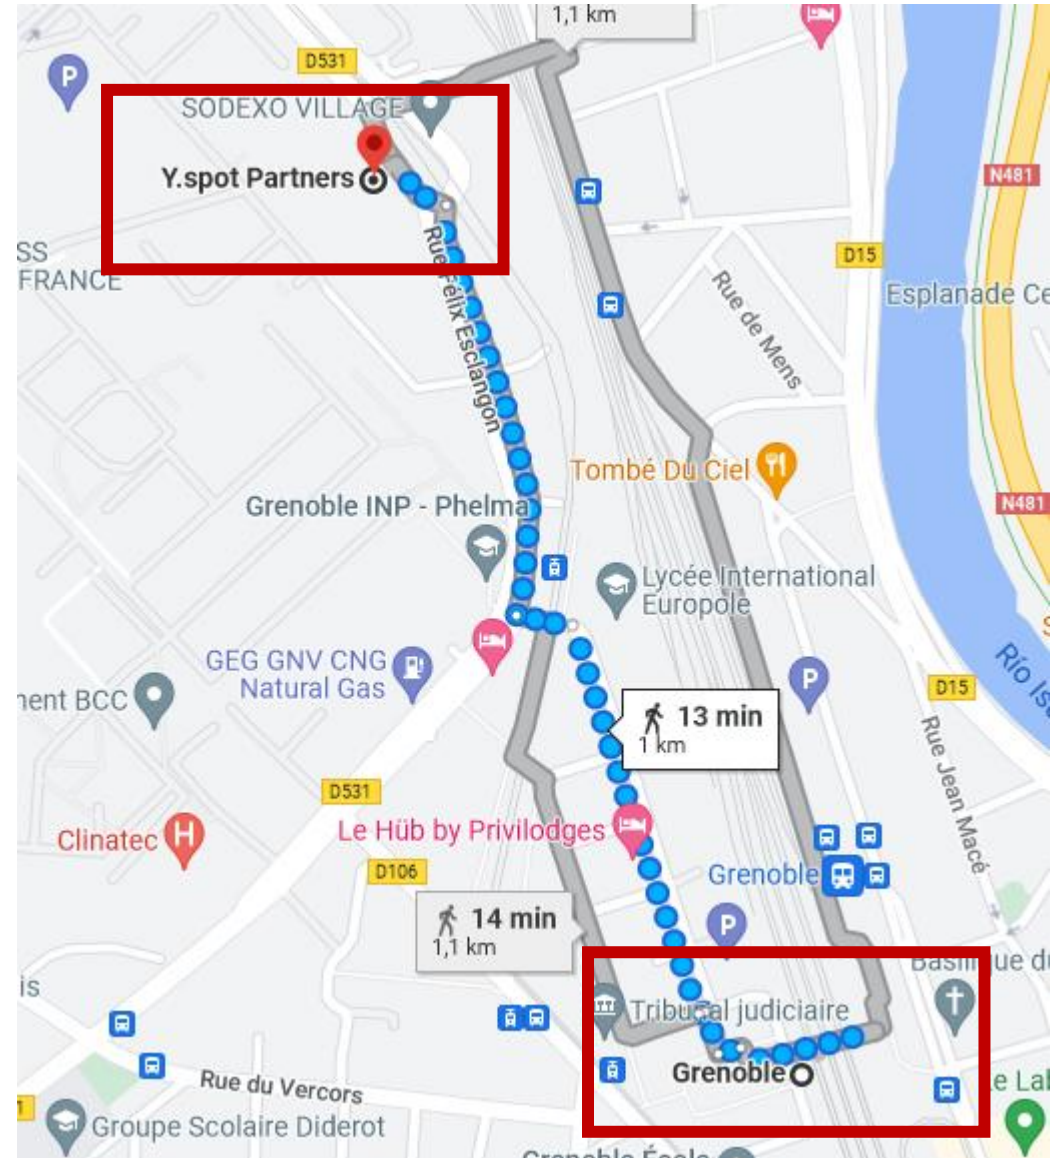

VENUE

Y.SPOT Partners : 5 place Nelson Mandela, 38000 Grenoble

Getting from the rail station

13 minutes by foot give or take
Otherwise there's the bus C1 (2 stations) or the tram B (3 stations).

By tram

Take the Tram B, Grenoble Oxford direction,
Stop at 'Cité Internationale' or 'Marie-Louise PARIS' then some minutes by foot to Nelson Mandela place.

By bus

C1 stop 'Cité Jean Macé'
By foot to (10 minutes)